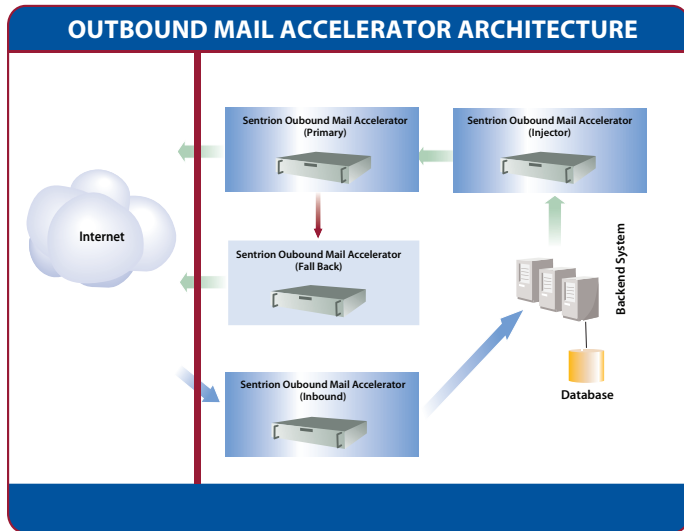

### High message throughput

The Sentrion Outbound Mail Accelerator has a multi-threaded architecture that scales to millions of messages per hour per appliance with a small data center footprint. It is deployed as part of a complete high volume outbound mail system architecture composed of a primary, a fallback, and an inbound server and an optional injector server used to concentrate messages from diverse composing applications.

This architecture ensures that messages which have deliverability problems do not interfere with the deliverability of other messages while ensuring integrity through message queuing in the event of a server failure.

FIGURE 1. Sentrion Outbound Mail Accelerator Architecture

### Increased deliverability

The Sentrion Outbound Mail Accelerator provides fine-grained control of message rates, connection rates and originating IP addresses by recipient domain to ensure that negotiated service levels with recipient domains are respected and the systems are not rate-throttled by receivers.